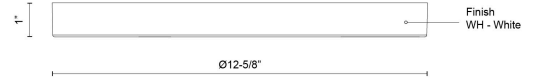

Mio 12-in Flush Mount

Model	Color Temperature	Wattage	Voltage	Total Lumens	Delivered Lumens	Dimmer Support (Optional, Not Included)
FM47712-5CCT FM47712-WH-5CCT	5CCT,2700K,3000K,3500K,4000K,5000K	22W	120V	1870lm	1379lm	TRIAC/ELV

SPECIFICATION DETAILS

Fixture Dimensions	D12-5/8" x H1"
Location	Damp
Diffuser Details	Frosted Acrylic Diffuser
Dimming Range	100% - 10%
Illumination Direction	Down
Light Source/Life	LED (50,000 hours) 90CRI
Material	Steel, Polymeric Material
Compliance	CEC Title 24: Yes CSA Certified: Yes